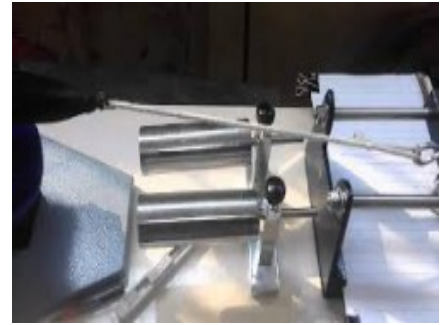

Labycare-Mosso's Ergograph (SKSSME977)

Mosso's Ergograph

Description :

Mosso's Ergograph

Specifications :

TECHNICAL SPECIFICATION FOR EROGOGRAPH MOSSO'S

MOSSO'S Ergograph for recording work done on to the drum surface with special arm fixation rests sun — mica topped base board with weight set.